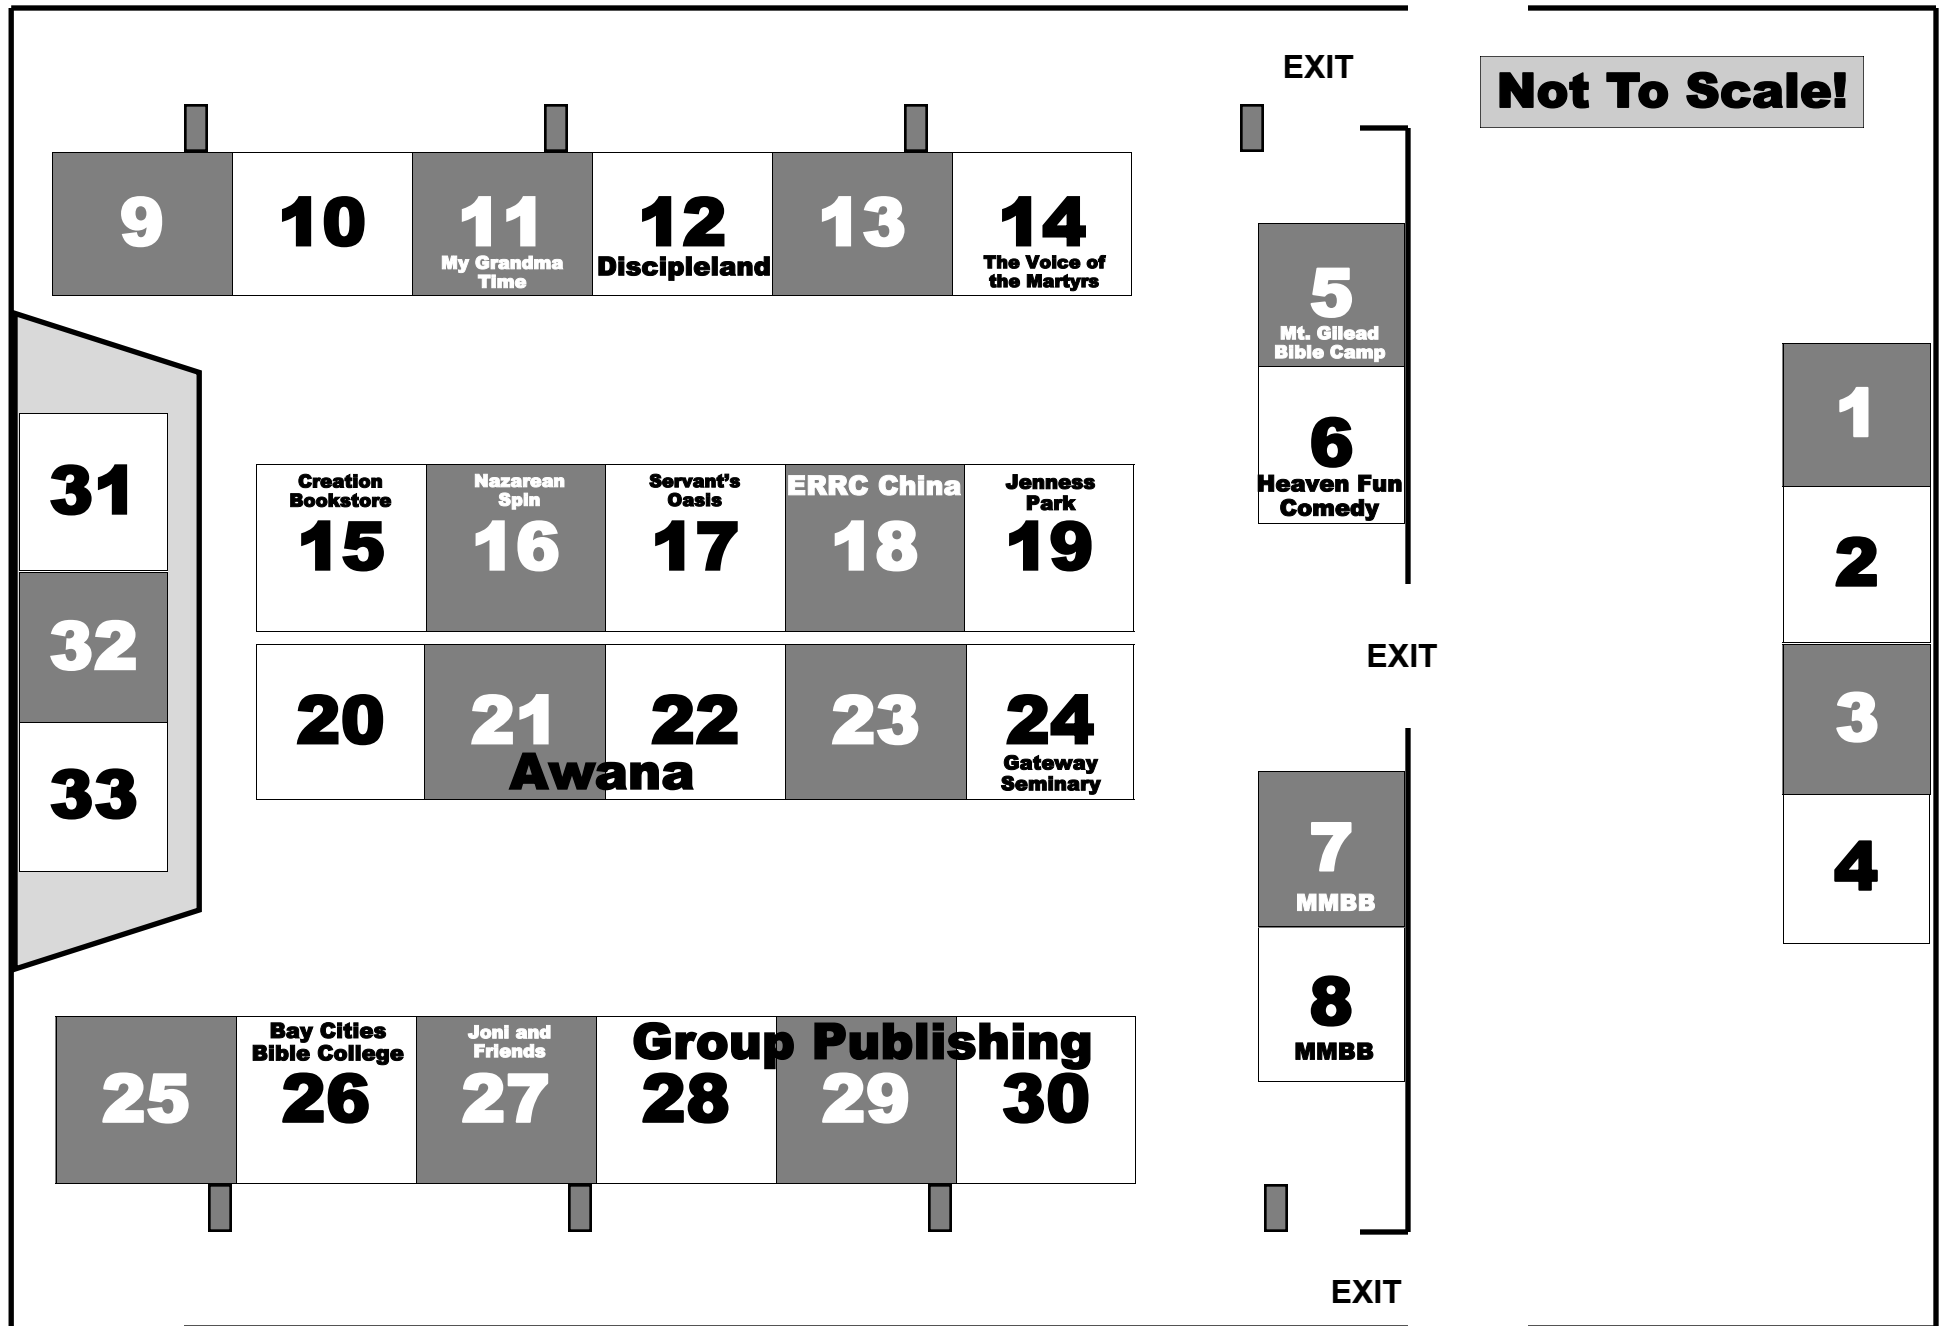

Redwood Chapel Exhibit Hall Layout **Williams Chapel**

EXIT

EXIT

EXIT

Redwood Chapel Exhibit Hall Layout **Worship Center Lobby**

Not To Scale!

Redwood Chapel Exhibit Hall Layout † **Worship Center Mezzanine Level**

Not To Scale!